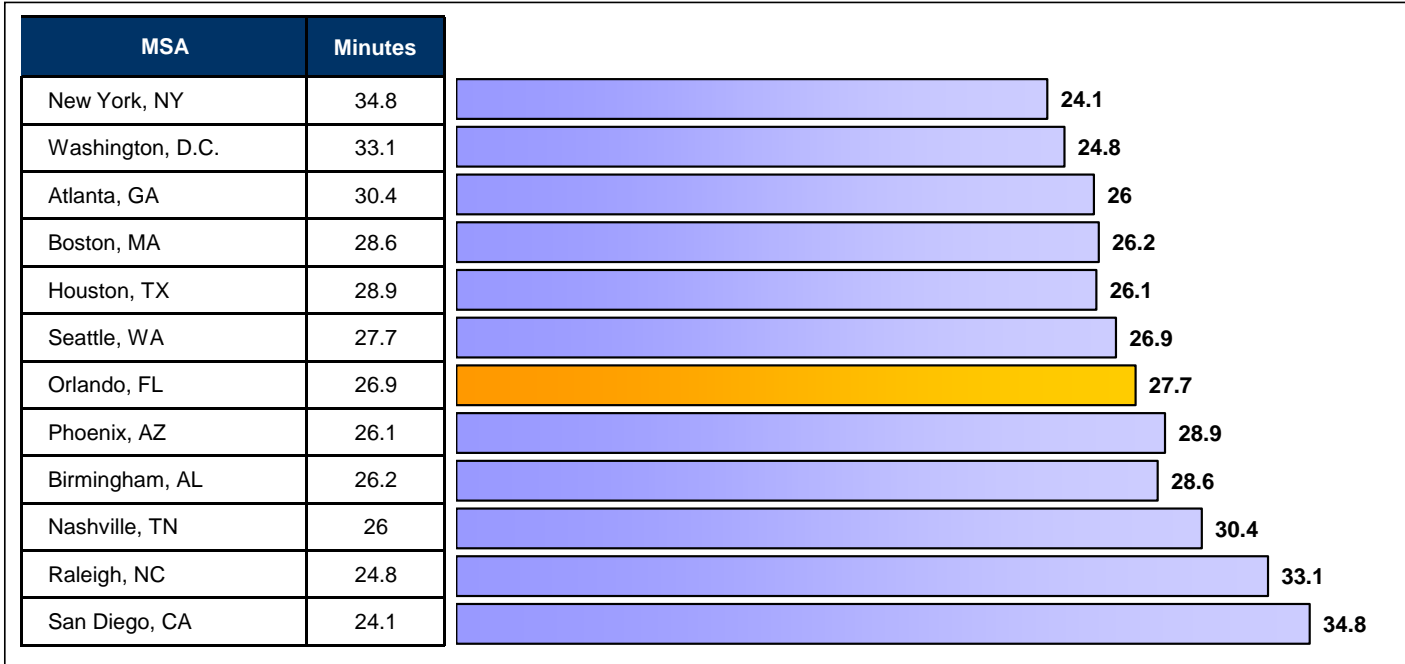

Average Commute Time to Work
By Minutes

Source: [Census, American Community Survey](#). Data released 2009. Latest data available as of 2010.

County	2008	2007	2006	2005	2004	2003	2002	2001	2000
Orange County, FL	26.2	26.1	25.9	25.8	25.1	25.3	24.3	25.3	24.4
Seminole County, FL	26.0	25.8	25.4	26.5	25.2	25.6	28.1	25.2	24
Lake County, FL	28.2	27.9	27.4	27.7	26.8	N/A	N/A	N/A	N/A
Osceola County, FL	29.7	30.8	31.5	31	N/A	N/A	N/A	N/A	N/A