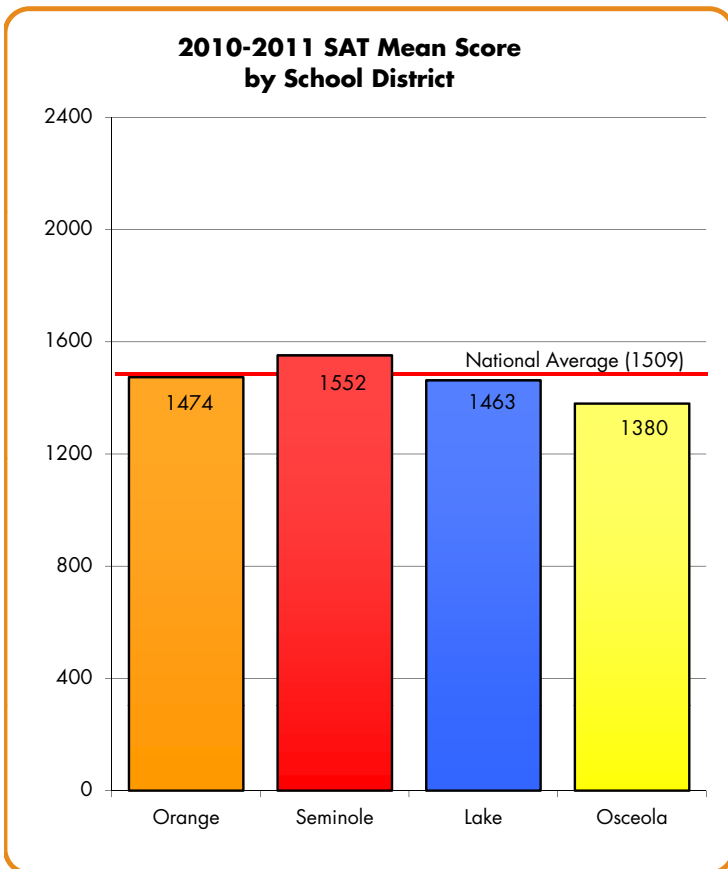

SAT		
	# Test Takers	Mean Score (Max. 2400)
Orange	5,504	1474
Seminole	2,901	1552
Lake	963	1463
Osceola	1,460	1380

ACT		
	# Test Takers	Composite Score (Max. 36)
Orange	5,790	19.1
Seminole	2,376	21.2
Lake	1,423	19.6
Osceola	1,748	18.2