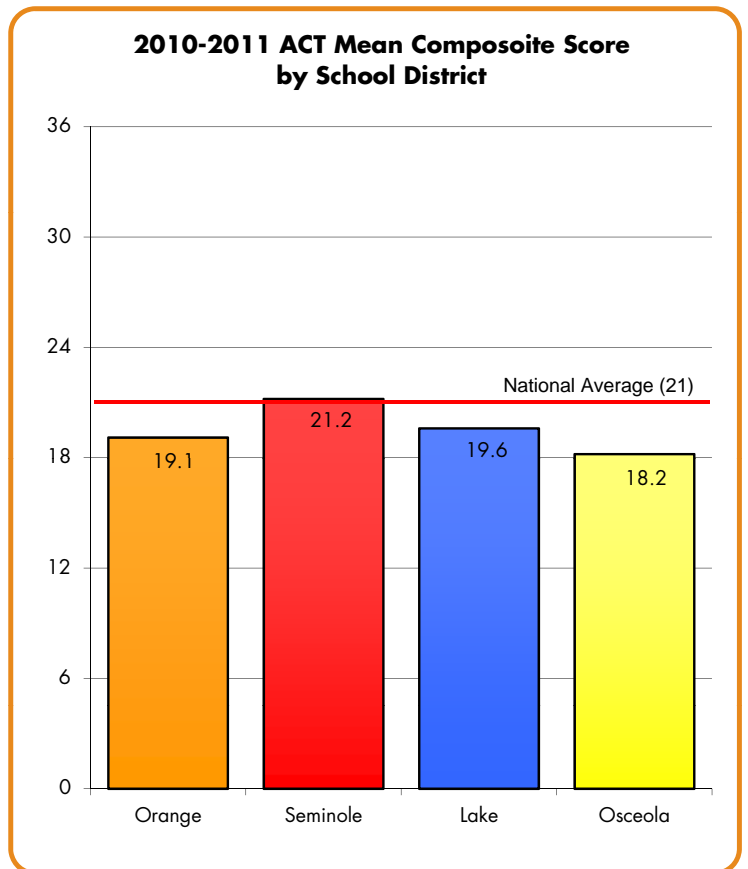

SAT		
	# Test Takers	Mean Score (Max. 2400)
Orange	5,504	1474
Seminole	2,901	1552
Lake	963	1463
Osceola	1,460	1380

ACT		
	# Test Takers	Composite Score (Max. 36)
Orange	5,790	19.1
Seminole	2,376	21.2
Lake	1,423	19.6
Osceola	1,748	18.2