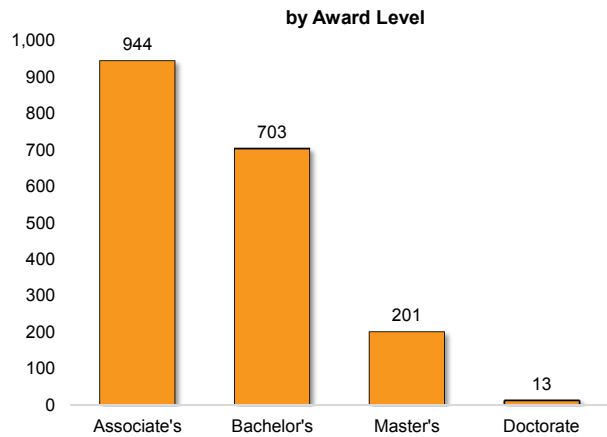

Total Annual Graduate Supply -1,861

Within 100 Miles

Program	Award Level	Supply
Mechanical Engineering	Associate's	2,340
Computer Technology	Bachelor's	2,409
Electrical and Electronics Engineering	Master's	496
Electronic & Communications Engineering	Doctorate	73
Other		2,744
Total Annual Graduate Supply		4,958