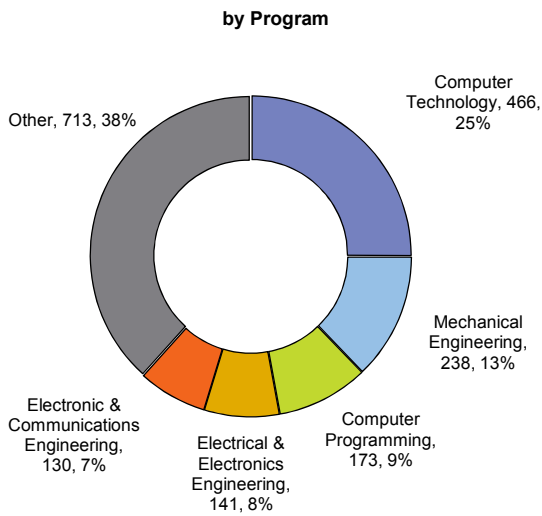

Total Annual Graduate Supply -1,861

Within 100 Miles

Program	Award Level	Supply
Mechanical Engineering	Associate's	2,340
Computer Technology	Bachelor's	2,409
Electrical and Electronics Engineering	Master's	496
Electronic & Communications Engineering	Doctorate	73
Other		2,744
Total Annual Graduate Supply		4,958

Statewide

Program	Award Level	Supply
HVAC Technician	Associate's	6,309
Computer Technology	Bachelor's	3,515
Mechanical Engineering	Master's	747
Welding Technician	Doctorate	133
Other		6,297
Total Annual Graduate Supply		10,704