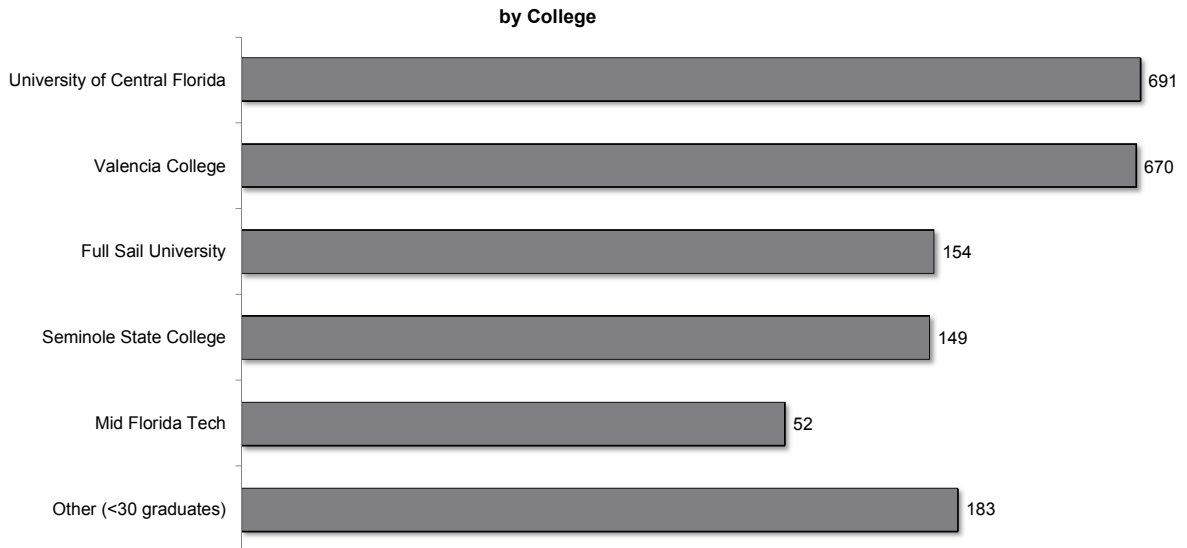

Total Annual Graduate Supply -1,861

Within 100 Miles

Program	Award Level	Supply
Mechanical Engineering	Associate's	2,340
Computer Technology	Bachelor's	2,409
Electrical and Electronics Engineering	Master's	496
Electronic & Communications Engineering	Doctorate	73
Other		2,744
Total Annual Graduate Supply		4,958